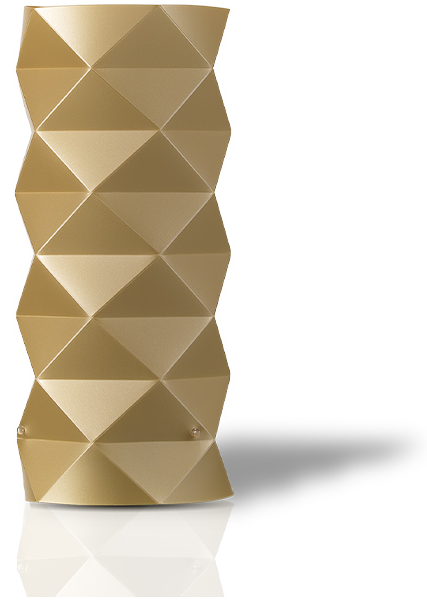

PRISMA PORTABLE

D64048-

base number Finish
Options

1. To build a product code in our configurator select the specify button on the base model # product page
2. To build a manual product code on this datasheet choose from the options listed below in blue font and add the suffix to the base model #

GENERAL

Series: Prisma
Partner: Linea Zero
Division: Design
Installation: Portable
Product Type: Table
Mounting Location: Table

PHYSICAL

Shape: Cylinder
Diameter (mm): 130
Diameter (in): 5 1/8
Height (mm): 320
Height (in): 12 5/8
Diffuser: Polilux™ Shade - See Finish Options
Fixture Finish: WHI / SIL / NGD / COP / PKM
Fixture Material: Polilux™/ Metal holder
Primary Material: Non-Static Polilux

ELECTRICAL

Number of Lamps: 1
Lamp Type: LED Retrofit
Bulb Included: Bulb Not Included
Max. Wattage Per Lamp (W): 7
Lamp Base: E26
Input Voltage (V): 120
Upon Request: 277Vac / GU24

LED

OPTICAL

RATINGS AND CERTIFICATIONS

Certified By: Certified for North American Standards
IP rating: IP20

PROJECT
TYPE
SPECIFIER
QUANTITY
DATE

Ø130mm 5 1/8"