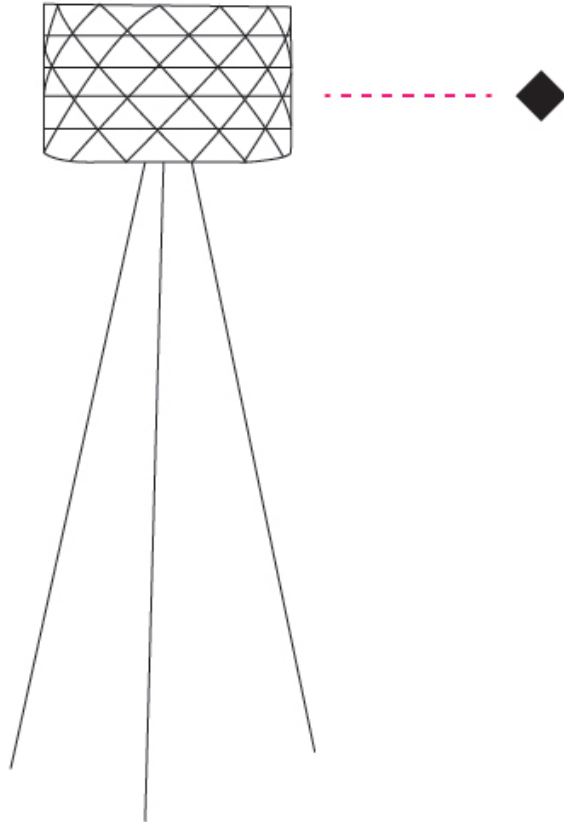

PRISMA PORTABLE

D64052-

PROJECT

TYPE

SPECIFIER

QUANTITY

DATE

D