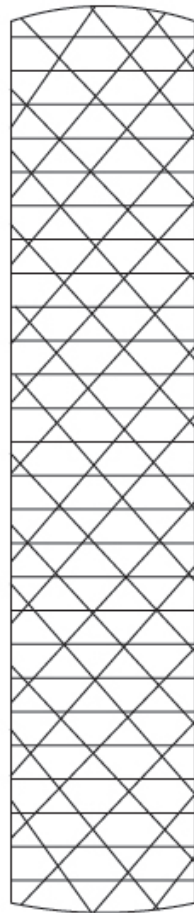

PRISMA PORTABLE

D64050-

PROJECT

TYPE

SPECIFIER

QUANTITY

DATE

D