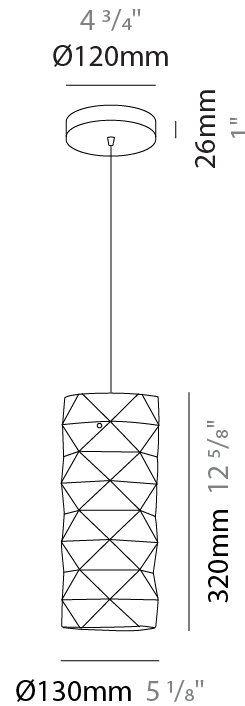

PRISMA SUSPENSION

D61077-

base number   Finish
Options

1. To build a product code in our configurator select the specify button on the base model # product page
2. To build a manual product code on this datasheet choose from the options listed below in blue font and add the suffix to the base model #

GENERAL

Series: Prisma
Partner: Linea Zero
Division: Design
Installation: Suspension
Product Type: Pendant
Mounting Location: Ceiling

PHYSICAL

Shape: Cylinder
Diameter (mm): 130
Diameter (in): 5 1/8
Height (mm): 320
Height (in): 12 5/8
Max. Overall Height (mm): 1900
Max. Overall Height (in): 74 13/16
Diffuser: Polilux™ Shade - See Finish Options
[Fixture Finish: WHI / SIL / NGD / COP / PKM](#)
Fixture Material: Polilux™/ Metal holder
Primary Material: Non-Static Polilux

ELECTRICAL

Number of Lamps: 1
Lamp Type: LED Retrofit
Bulb Included: Bulb Not Included
Max. Wattage Per Lamp (W): 7
Lamp Base: E26
Input Voltage (V): 120
Upon Request: 277Vac / GU24

LED

OPTICAL

RATINGS AND CERTIFICATIONS

Certified By: Certified for North American Standards
IP rating: IP20

PROJECT	_____
TYPE	_____
SPECIFIER	_____
QUANTITY	_____
DATE	_____