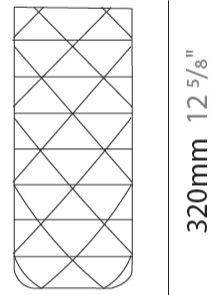

PRISMA PORTABLE

D64048-

base number Finish
Options

1. To build a product code in our configurator select the specify button on the base model # product page
2. To build a manual product code on this datasheet choose from the options listed below in blue font and add the suffix to the base model #

GENERAL

Series: Prisma
Partner: Linea Zero
Division: Design
Installation: Portable
Product Type: Table
Mounting Location: Table

PHYSICAL

Shape: Cylinder
Diameter (mm): 130
Diameter (in): 5 1/8
Height (mm): 320
Height (in): 12 5/8
Diffuser: Polilux™ Shade - See Finish Options
Fixture Finish: WHI / SIL / NGD / COP / PKM
Fixture Material: Polilux™/ Metal holder
Primary Material: Non-Static Polilux

ELECTRICAL

Number of Lamps: 1
Lamp Type: LED Retrofit
Bulb Included: Bulb Not Included
Max. Wattage Per Lamp (W): 7
Lamp Base: E26
Input Voltage (V): 120
Upon Request: 277Vac / GU24

LED

OPTICAL

RATINGS AND CERTIFICATIONS

Certified By: Certified for North American Standards
IP rating: IP20

PROJECT
TYPE
SPECIFIER
QUANTITY
DATE

Ø130mm 5 1/8"