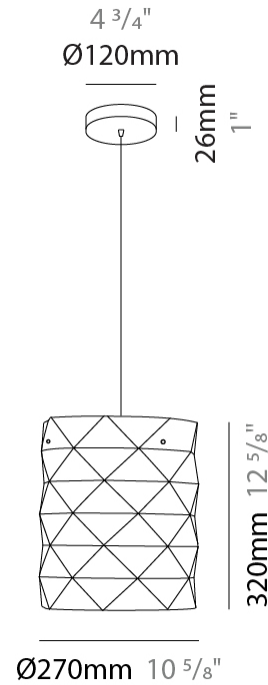

PRISMA SUSPENSION

D61078-

base number   Finish
Options

1. To build a product code in our configurator select the specify button on the base model # product page
2. To build a manual product code on this datasheet choose from the options listed below in blue font and add the suffix to the base model #

GENERAL

Series: Prisma
Partner: Linea Zero
Division: Design
Installation: Suspension
Product Type: Pendant
Mounting Location: Ceiling

PHYSICAL

Shape: Cylinder
Diameter (mm): 270
Diameter (in): 10 ⁵/₈
Height (mm): 320
Height (in): 12 ⁵/₈
Max. Overall Height (mm): 1900
Max. Overall Height (in): 74 ¹³/₁₆
Diffuser: Polilux™ Shade - See Finish Options
[Fixture Finish: WHI / SIL / NGD / COP / PKM](#)
Fixture Material: Polilux™/ Metal holder
Primary Material: Non-Static Polilux

ELECTRICAL

Number of Lamps: 1
Lamp Type: LED Retrofit
Bulb Included: Bulb Not Included
Max. Wattage Per Lamp (W): 7
Lamp Base: E26
Input Voltage (V): 120
Upon Request: 277Vac / GU24

LED

OPTICAL

RATINGS AND CERTIFICATIONS

Certified By: Certified for North American Standards
IP rating: IP20

PROJECT	_____
TYPE	_____
SPECIFIER	_____
QUANTITY	_____
DATE	_____