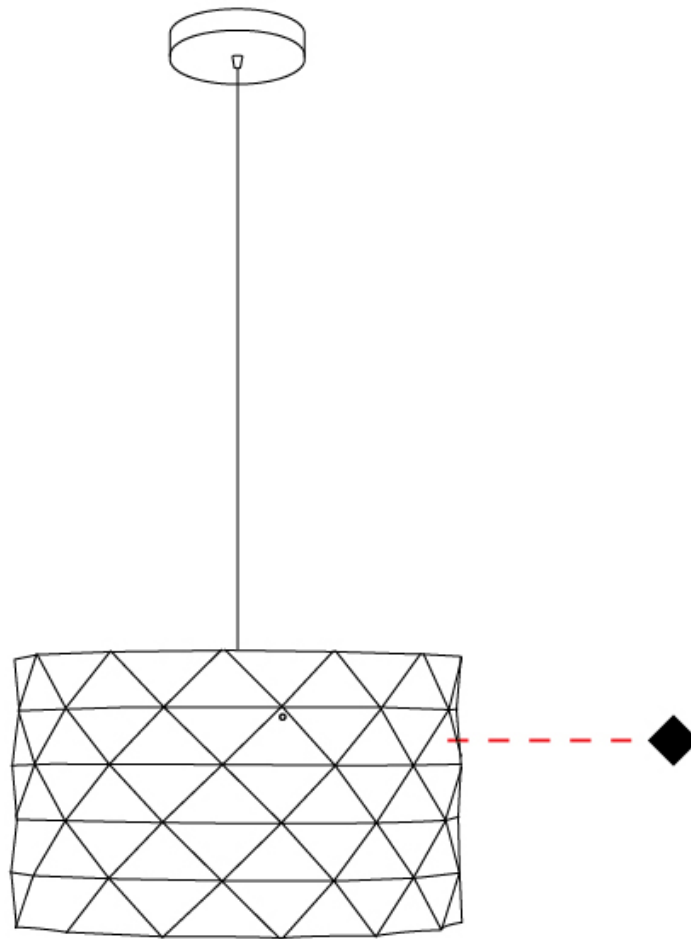

PRISMA SUSPENSION

D61079-

PROJECT	_____
TYPE	_____
SPECIFIER	_____
QUANTITY	_____
DATE	_____